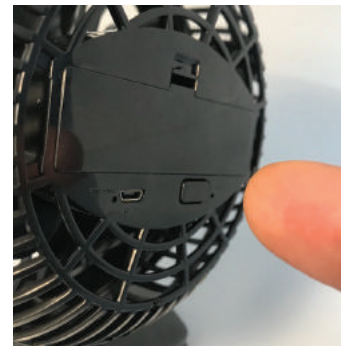

5. Choose one of three fan speeds and enjoy the cool Nordic breeze.