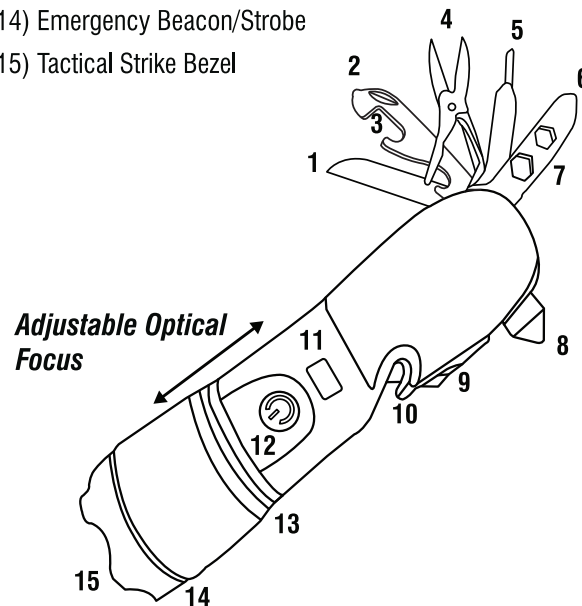

COMMANDO LIGHT®

**THE RECHARGEABLE
POWERHOUSE
OF
FLASHLIGHTS!**

MANUAL
Version 1.1

Multi-Function Tools Flashlight

- (1) Utility Knife
- (2) Small blade screw driver
- (3) Can & bottle opener
- (4) Scissors
- (5) Small Phillips screw driver
- (6) Flat screw driver
- (7) 6mm and 7mm hex wrench
- (8) Glass breaking safety hammer
- (9) Safety hammerswitch
- (10) Seat belt and rope cutter
- (11) Micro USB Charging Port
- (12) Power button/flashlight/strobe mode
- (13) Head telescopic lens
- (14) Emergency Beacon/Strobe
- (15) Tactical Strike Bezel

Charging Flashlight

1. Connect the Micro USB cable into the Micro USB Charging port
2. Connect the standard USB plug end of the cable to a power USB port on a computer or other charging device.
3. A red light will indicate that the unit is charging. The light will turn green once the unit is fully charged

MILITARY GRADE Tactical LED Flashlight

- Lamp Life of 100,000 Hours
- Anti-roll, Slip-Resistant body design
- Water resistance, lightweight & compact
- Rechargeable premium lithium Ion battery
- Super Bright & Blinding Strobe Mode for emergency situations
- High quality stainless steel solid construction with a rubber anti-slip bottom
- Built-in Tool set (utility knife, screwdriver, scissors, bottle opener & bolt remover)
- Telescopic Focus lets you zoom in for pinpoint accuracy or zoom out for a wide lit beam
- Built-in Emergency Escape tool featuring a seat belt cutter and window breaking hammer
- Serrated Tactical Strike Bezel Feature can be used to inflict maximum damage to attackers